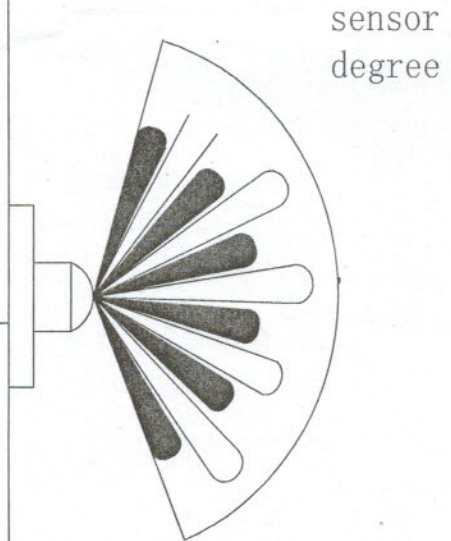

1

2

3

5

Mains Supply
Cable 3*1.0mm²

4

sensor
space

sensor time:
min:5 second
max:5 minute

sensor
degree

7

6

Model: KH133AWU+SEN 220-240V AC 50Hz
E27 MAX 14W

IP44

8