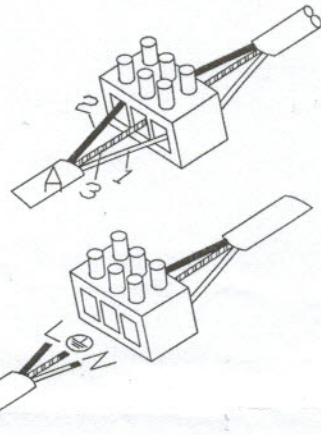

1

2

3

5

Mains Supply
Cable 3*1.0mm²

4

sensor
space

sensor time:
min:5 second
max:5 minute

sensor
degree

7

6

Model: KH133AWU+SEN 220-240V AC 50Hz
E27 MAX 14W

IP44

8