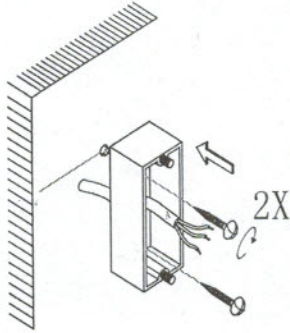

1

2

3

5

Mains Supply
Cable 3*1.0mm²

4

sensor
space

sensor time:
min:5 second
max:5 minute

sensor
degree

7

6

Model: KH133AWU+SEN 220-240V AC 50Hz
E27 MAX 14W

IP44

8