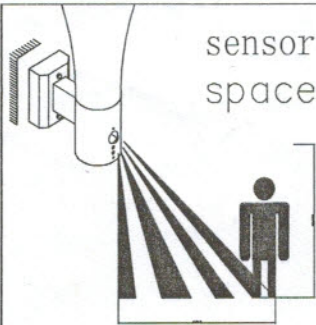

1

2

3

5

Mains Supply
Cable 3*1.0mm²

4

sensor
space

sensor time:
min:5 second
max:5 minute