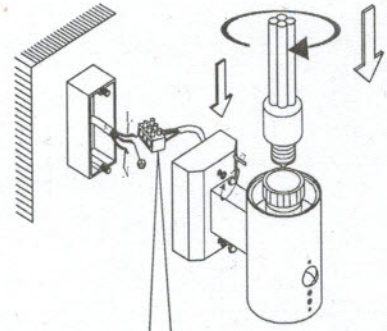

1

2

3

5

Mains Supply
Cable 3*1.0mm²

4

sensor
space

sensor time:
min:5 second
max:5 minute

sensor
degree

7

6

Model: KH133AWU+SEN 220-240V AC 50Hz
E27 MAX 14W

IP44

8