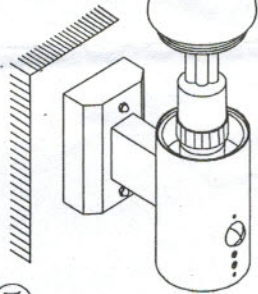

1

2

3

5

Mains Supply
Cable 3*1.0mm²

4

sensor
space

sensor time:
min:5 second
max:5 minute

sensor
degree

7

6

Model: KH133AWU+SEN 220-240V AC 50Hz
E27 MAX 14W

IP44

8