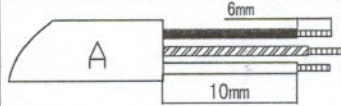

1

2

3

5

Mains Supply
Cable 3*1.0mm²

4

sensor
space

sensor time:
min:5 second
max:5 minute